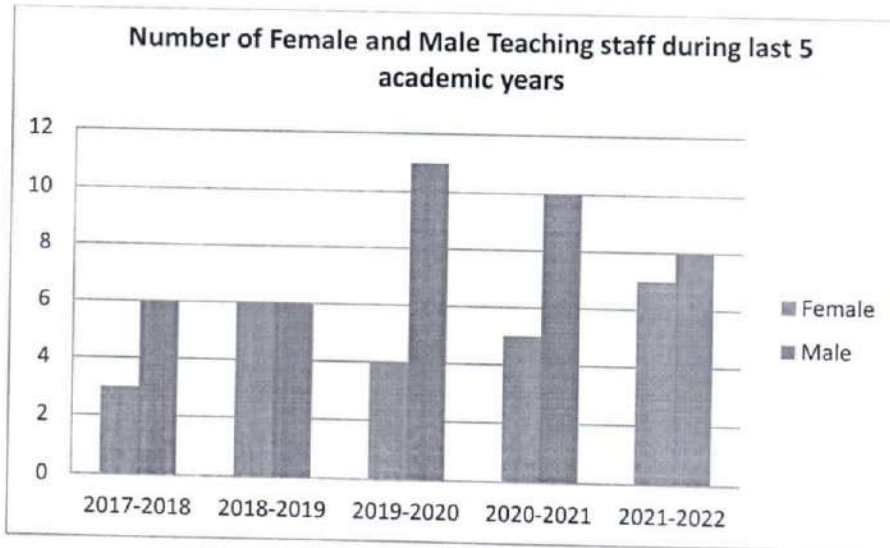

YSPM's
Yashoda College of Architecture

Table below showing percentage of male and female students during last five academic years

Sr. No	Academic year	No. of Female Students	No. of Male Students
1	2017-2018	60.215	39.785
2	2018-2019	60.317	39.68
3	2019-2020	60.447	39.55
4	2020-2021	60.8	39.2
5	2021-2022	60	40

Table below showing number of female and male teaching Staff during last five academic years

Sr. No	Academic year	No. of Female Staff	No. of Male Staff
1	2017-2018	3	6
2	2018-2019	6	6
3	2019-2020	4	11
4	2020-2021	5	10
5	2021-2022	7	8

Handwritten signature