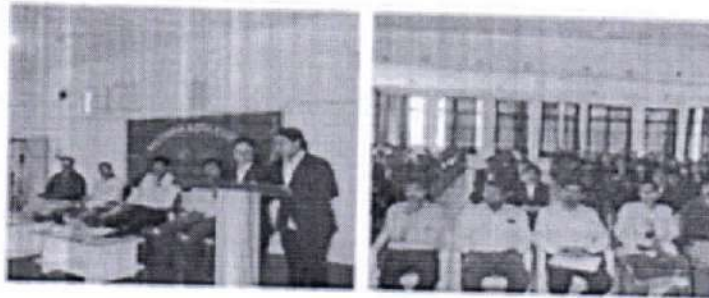

Subject: National Girl Child Day

Date: 24/01/ 2020 **Time:** 10.30 am to 11.30 pm

Type: Extra curriculum, term II

Venue: Yashoda college of Architecture, Satara

No of Students attd:

Faculty co-ordinator: Ar.Swarali Sagare & Snehal shedge

Aim: The aim of the program was to increase awareness about discrimination against girls in the society.

Objective: To sensitise young minds towards the social bias and hence discrimination towards a girl child. To provide maximum support and facilities to the girls of the country in every respect.

Introduction:

There are several schemes that focus on women and aims to provide them with their due social dignity and ensure ways of earning. As the past of Indian society is filled with stances of gender inequality, the Government has come forward to bring equality at every level, empower women and uplift child education.

YCA organized various programme for celebration of National Girls child day. YCA successfully completed the event of Tree Plantation under the celebration of National Girl child day on Friday, 24 January 2020, started at 10:30 am in the college premises. Trees are the foremost source for producing the oxygen in environment, they helps to reduce the level of CO₂. As we all know that the whole world is facing the problem of global warming and to recover from such problem planting the trees is become one of the most important aspects today.

The event was started with the welcoming of guest Dr.M.D.Bhosale, principal of MCA department of YTC.

Signature